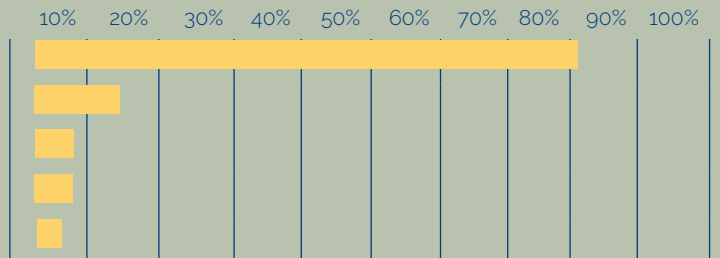

Enrollment Summary: Fall Semester 2018

Total Number of Curriculum Students Enrolled: 2,187

Average Age: 23

Age of Students

Student Diversity

Caucasian	1,667
Hispanic	265
Other	121
African American	93
Asian	41

Enrollment

Program of Study

(duplicated headcount)

Degree	1,348
Career & College Promise	613
Early College	157
Certificate	121
Diploma	68
Special Credit	63

Employment