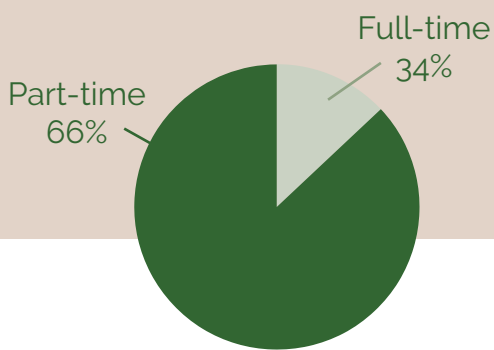

Enrollment Summary: Fall Semester 2018

Total Number of Curriculum Students Enrolled: 2,187

Average Age: 23

Age of Students

Student Diversity

Caucasian	1,667
Hispanic	265
Other	121
African American	93
Asian	41

Enrollment

Program of Study

(duplicated headcount)

Degree	1,348
Career & College Promise	613
Early College	157
Certificate	121
Diploma	68
Special Credit	63

Employment