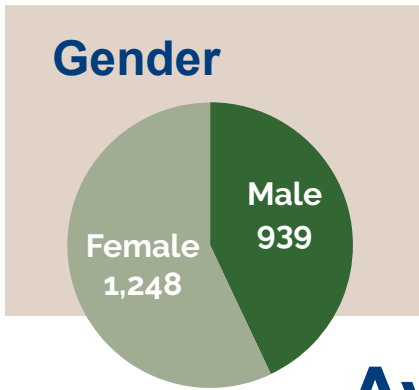

Enrollment Summary: Fall Semester 2018

Total Number of Curriculum Students Enrolled: 2,187

Average Age: 23

Age of Students

Student Diversity

Caucasian	1,667
Hispanic	265
Other	121
African American	93
Asian	41

Enrollment

Program of Study

(duplicated headcount)

Degree	1,348
Career & College Promise	613
Early College	157
Certificate	121
Diploma	68
Special Credit	63

Employment