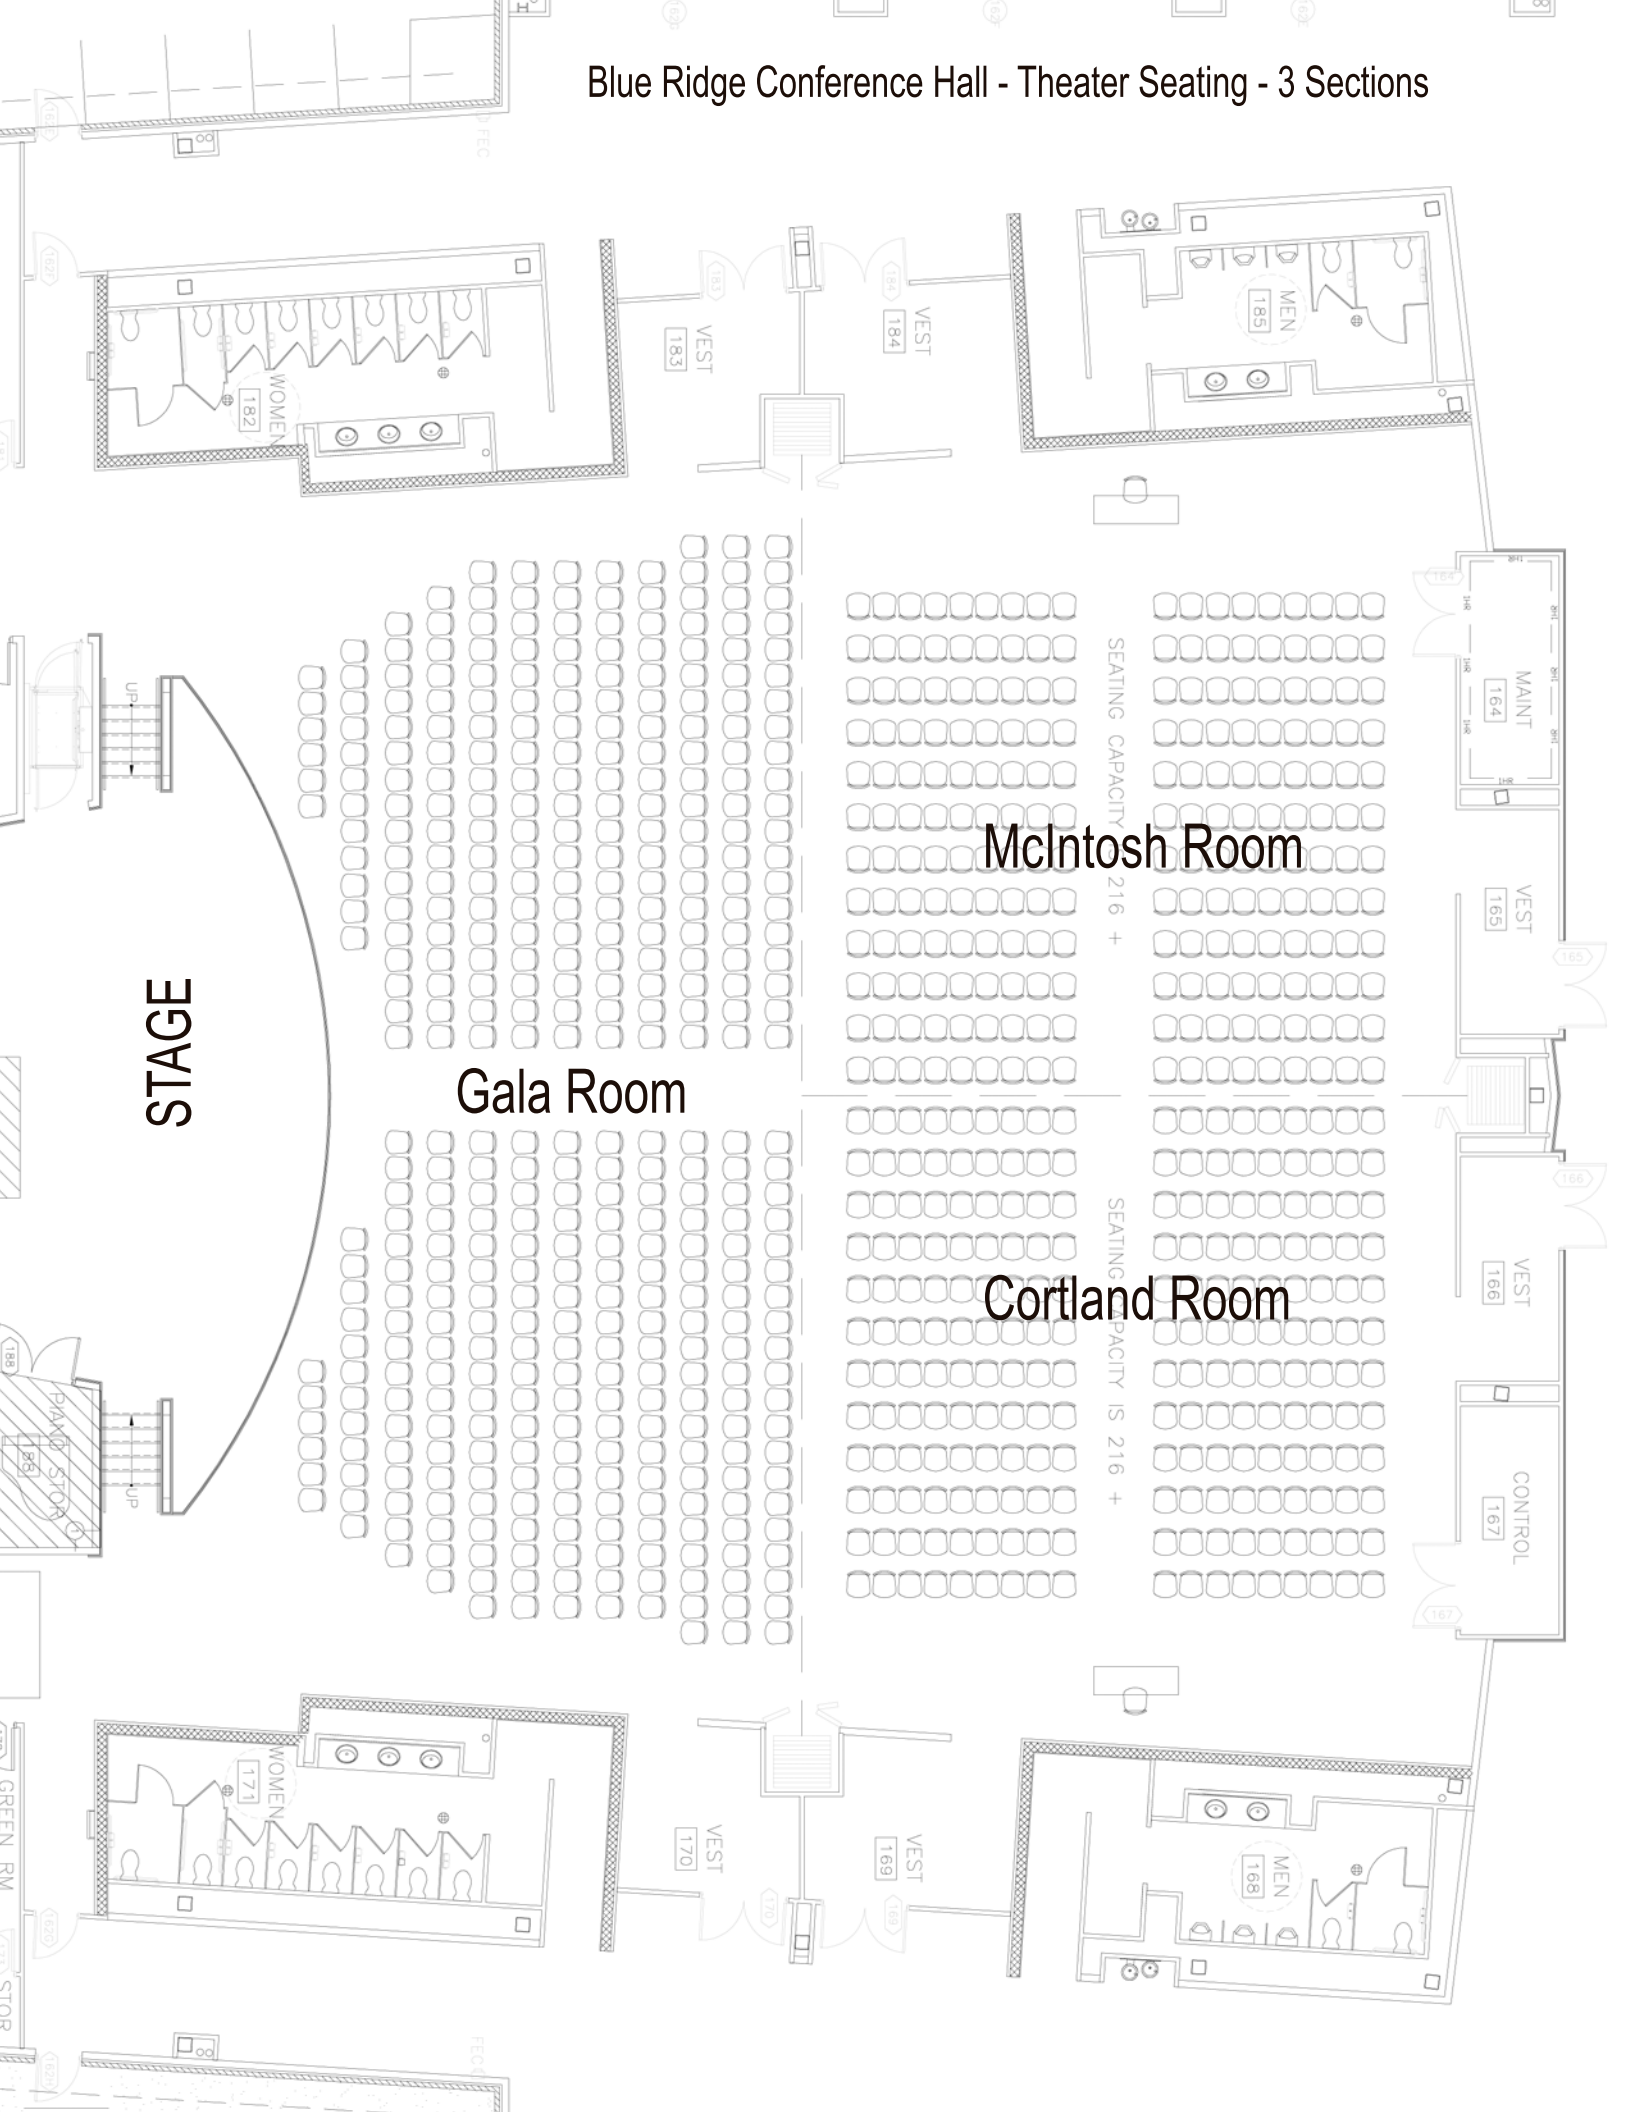

Blue Ridge Conference Hall - Theater Seating - 3 Sections

McIntosh Room

Gala Room

Cortland Room

STAGE

SEATING CAPACITY 216 +

SEATING CAPACITY 216 +

MAINT 164

VEST 165

VEST 166

CONTROL 167

WOMEN 182

MEN 185

VEST 183

VEST 184

WOMEN 171

MEN 168

VEST 170

VEST 169

PIANO STOR 188

GREEN RM 189